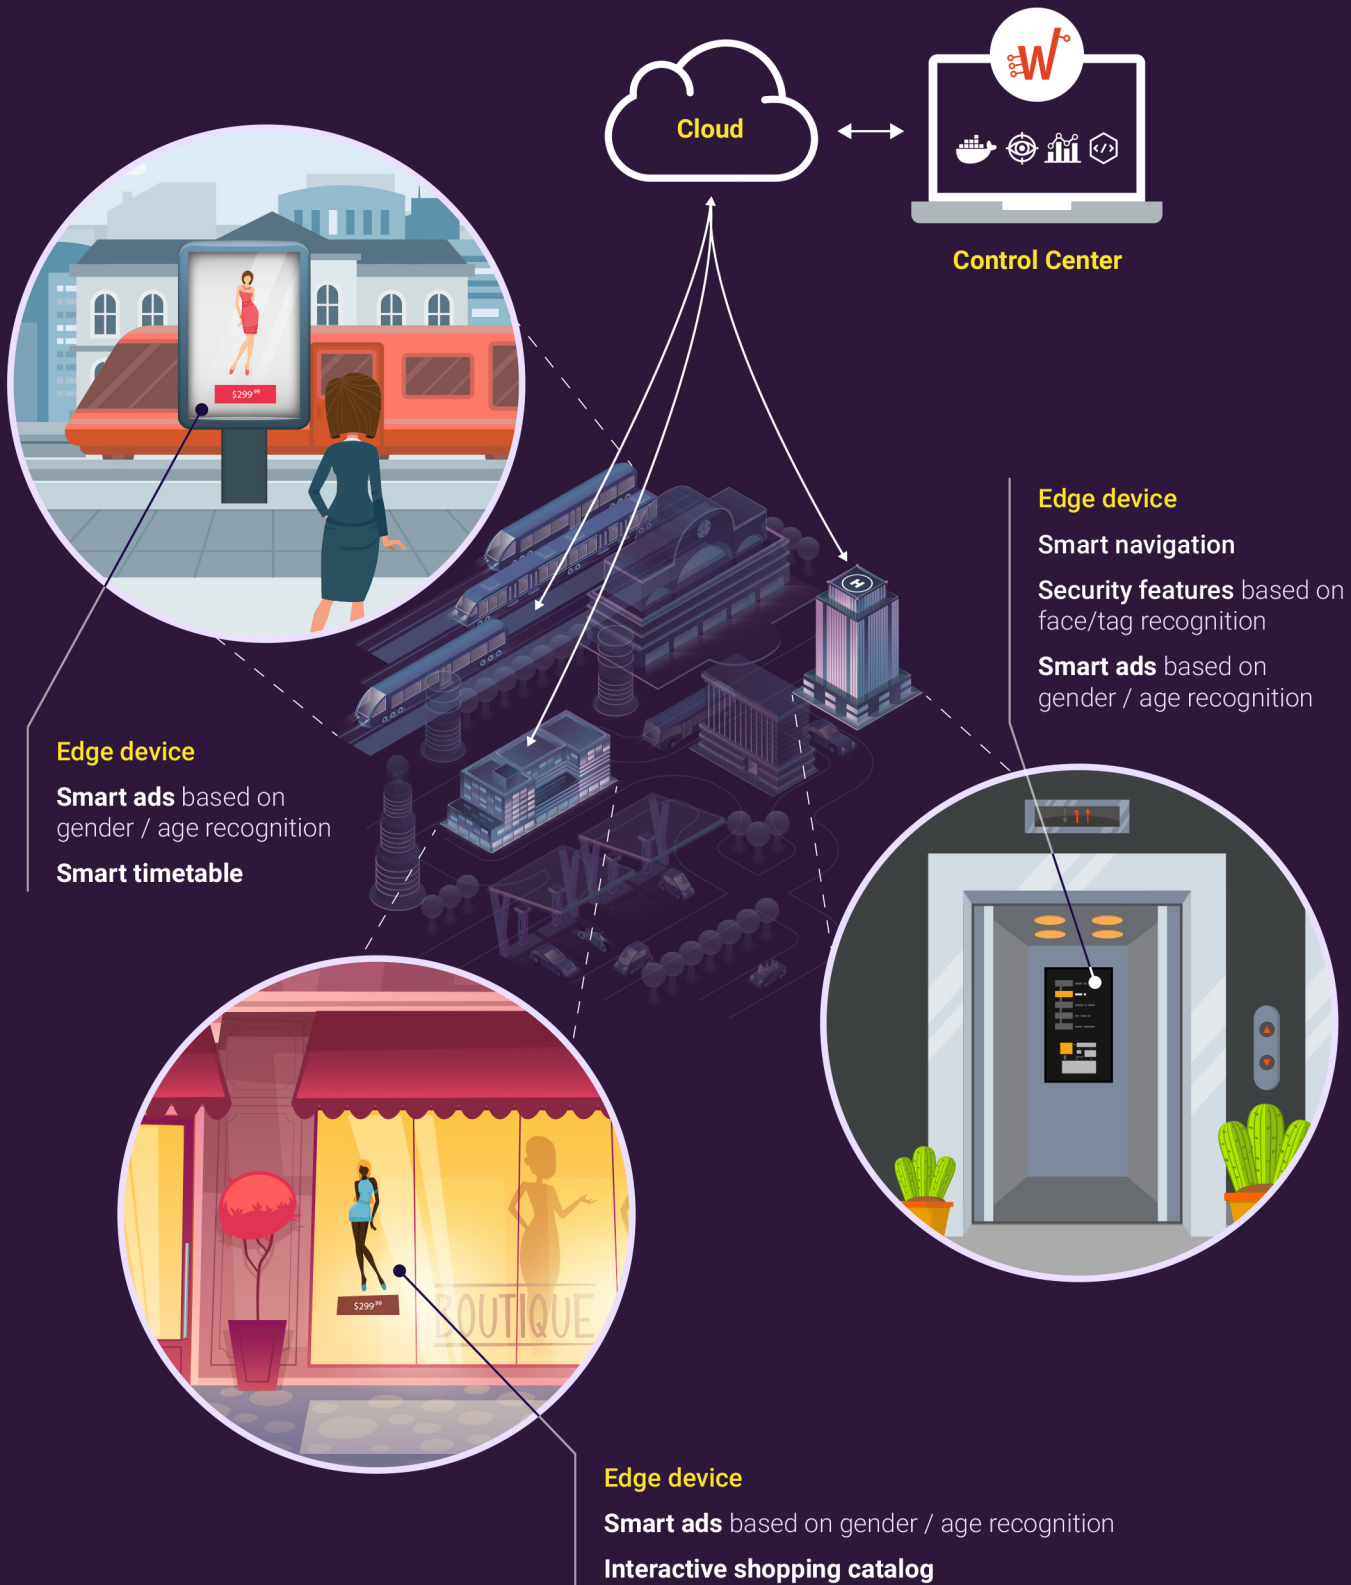

Smart display

Control Center

Web IDE

Deployment System

Create and test your applications

Deploy software and monitor devices

Deployment System Features

Organize your devices into separate clusters

Monitor your clusters and devices

Push updates or rollbacks to all your devices

Advanced features

Smart ads based on gender / age recognition

Manage content on your devices remotely

Face / id detection for improved security

Smart navigation for elevators

Smart timetable for bus / train stations